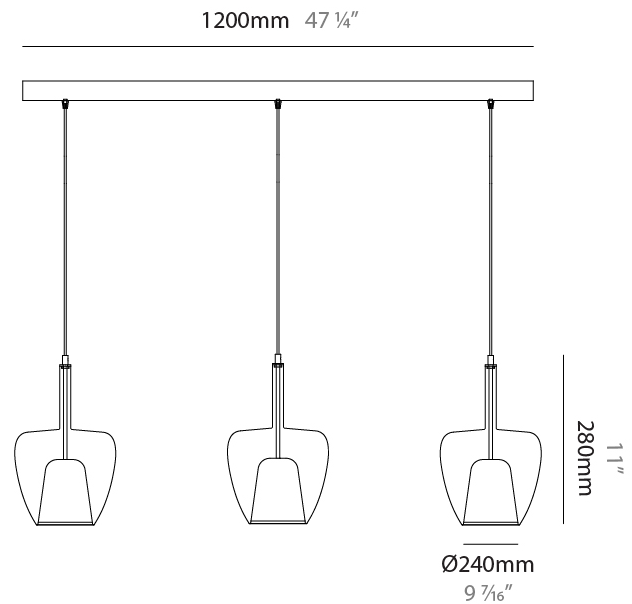

PROJECT	_____
TYPE	_____
SPECIFIER	_____
QUANTITY	_____
DATE	_____

CLOS 3 LIGHT CLUSTER SUSPENSION

D141310-

base number   Finish Options   -   Finish Options

1. To build a product code in our configurator select the specify button on the base model # product page
2. To build a manual product code on this datasheet choose from the options listed below in blue font and add the suffix to the base model #

GENERAL

Series: Clos
Subseries: Clos 3 Light Cluster
Partner: Cangini & Tucci
Division: Design
Installation: Suspension
Product Type: Clusters
Mounting Location: Ceiling

PHYSICAL

Shape: Round
Diameter (mm): 430
Diameter (in): 16 ¹⁵/₁₆
Height (mm): 700
Height (in): 27 ⁹/₁₆
Max. Overall Height (mm): 2200
Max. Overall Height (in): 8 ⁵/₈
Weight (kg): 4.8
Weight (lbs): 10.58
Fixture Finish: [AMB](#) / [BLK](#) / [BRZ](#) / [GLD](#) / [GRN](#) / [PNK](#) / [RGD](#) / [RUB](#) / [SKB](#) / [SMK](#) / [STE](#) / [TOB](#) / [TRA](#)
Holder Finish: [BCN](#) / [CHR](#) / [FGD](#)
Fixture Material: Glass / Metal
Primary Material: Glass - Borosilicate
Cable Details: 1500mm/59 1/16" cable

ELECTRICAL

Number of Lamps: 3
Lamp Type: LED Retrofit
Input Wattage (W): 105
Bulb Included: Bulb Not Included
Lamp Base: E26
Input Voltage (V): 120

LED

OPTICAL

RATINGS AND CERTIFICATIONS

Certified By: Certified for North American Standards
IP rating: IP20