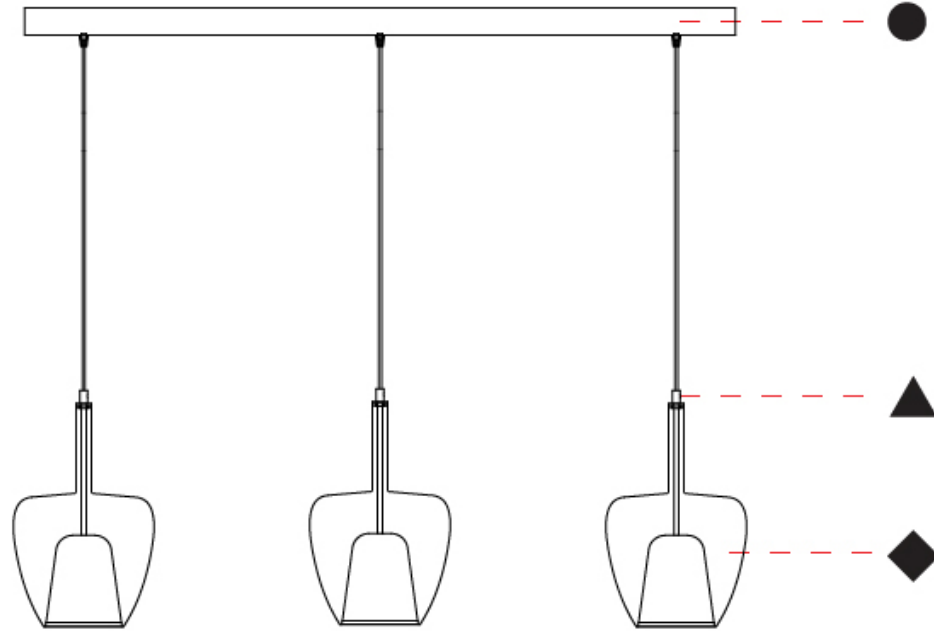

CLOS 3 LIGHT CLUSTER SUSPENSION

D141310-

PROJECT	_____
TYPE	_____
SPECIFIER	_____
QUANTITY	_____
DATE	_____

D