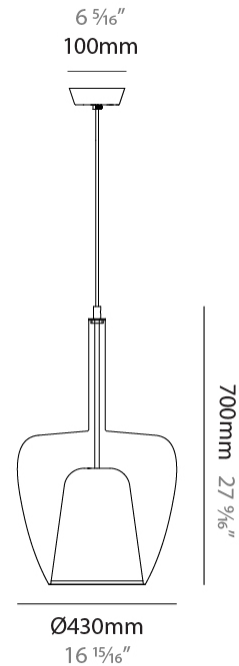

GENERAL

Series: Clos
Subseries: Clos Monopoint
Partner: Cangini & Tucci
Division: Design
Installation: Suspension
Product Type: Pendant
Mounting Location: Ceiling

PHYSICAL

Shape: Round
Diameter (mm): 430
Diameter (in): 16 ¹⁵/₁₆
Height (mm): 700
Height (in): 27 ⁹/₁₆
Max. Overall Height (mm): 2200
Max. Overall Height (in): 8 ⁵/₈
Weight (kg): 4.8
Weight (lbs): 10.58
Fixture Finish: [AMB](#) / [BLK](#) / [BRZ](#) / [GLD](#) / [GRN](#) / [PNK](#) / [RGD](#) / [RUB](#) / [SKB](#) / [SMK](#) / [STE](#) / [TOB](#) / [TRA](#)
Holder Finish: [BCN](#) / [CHR](#) / [FGD](#)
Fixture Material: Glass / Metal
Primary Material: Glass - Borosilicate
Cable Details: 1500mm/59 1/16" cable

ELECTRICAL

Number of Lamps: 1
Lamp Type: LED Retrofit
Input Wattage (W): 105
Bulb Included: Bulb Not Included
Lamp Base: E26
Input Voltage (V): 120

LED

OPTICAL

RATINGS AND CERTIFICATIONS

Certified By: Certified for North American Standards
IP rating: IP20

GENERAL

Series: Clos
 Subseries: Clos 3 Light Cluster
 Partner: Cangini & Tucci
 Division: Design
 Installation: Suspension
 Product Type: Clusters
 Mounting Location: Ceiling

PHYSICAL

Shape: Round
 Diameter (mm): 430
 Diameter (in): 16 ¹⁵/₁₆
 Height (mm): 700
 Height (in): 27 ⁹/₁₆
 Max. Overall Height (mm): 2200
 Max. Overall Height (in): 8 ⁵/₈
 Weight (kg): 4.8
 Weight (lbs): 10.58
 Fixture Finish: [AMB](#) / [BLK](#) / [BRZ](#) / [GLD](#) / [GRN](#) / [PNK](#) / [RGD](#) / [RUB](#) / [SKB](#) / [SMK](#) / [STE](#) / [TOB](#) / [TRA](#)
 Holder Finish: [BCN](#) / [CHR](#) / [FGD](#)
 Fixture Material: Glass / Metal
 Primary Material: Glass - Borosilicate
 Cable Details: 1500mm/59 1/16" cable